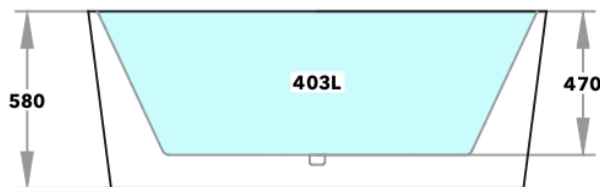

- Sanitary Grade Acrylic
- Center Waste
- Adjustable feet
- Matte Black & White

Capacity

403L approx.

Product Code: 3212308201901

Warranty

10 Year Replacement Warranty
For Full Terms & Conditions see Warranty Information Form