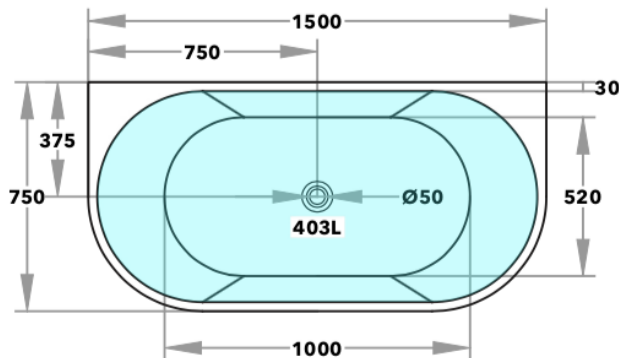

- Sanitary Grade Acrylic
- Center Waste
- Adjustable feet
- Matte Black & White

Capacity

403L approx.

Product Code: 3212308201901

Warranty

10 Year Replacement Warranty
For Full Terms & Conditions see Warranty Information Form

Size and description are correct to the best of our ability, however, variations can occur and changes may be made without notice.

In some cases, slight variations of colour and/or size may be inherent in the material used or manufacturing process. Harper's Bathroom always recommends that the actual product be on site prior to start of job, so as to best gauge fit for installation and purpose. E&OE.