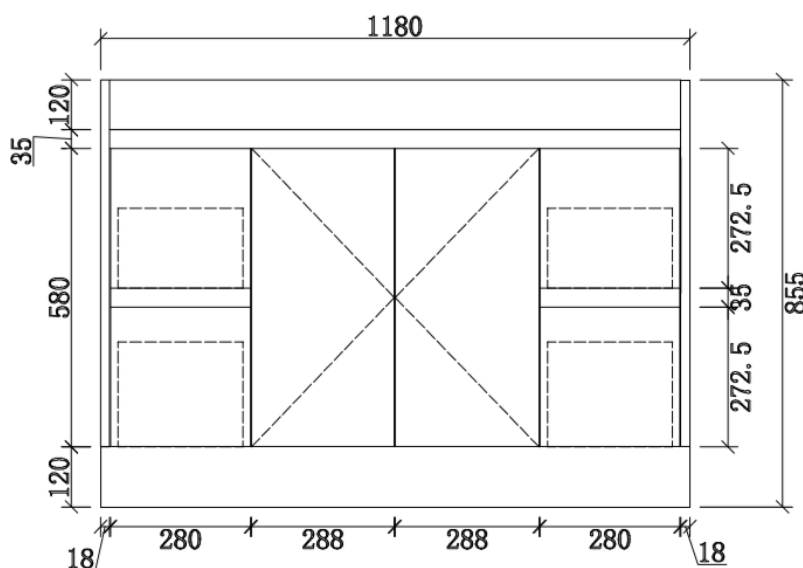

Sophie

1200mm

Floor mount Vanity

Harper's Bathroom

www.harpersbathroom.com.au

Sophie 1200mm Floor mount Vanity

The Sophie range of vanities is sure to impress. The timeless and elegant style imbues a sense of sophistication.

Blending in with either contemporary or heritage styles, the Sophie range is available in three matt colours white, black and grey.

- Handle free opening
- Preassembled

Warranty

7 Year Replacement Warranty

See *Full Warranty Terms & Conditions*

Product Code: 3212206201922

VivianClive

Size and description are correct to the best of our ability; however, variations can occur and changes may be made without notice.

In some cases, slight variations of colour and/or size may be inherent in the material used or manufacturing process. Harper's Bathroom always recommends that the actual product be on site prior to start of job, so as to best gauge fit for installation and purpose. E&OE.