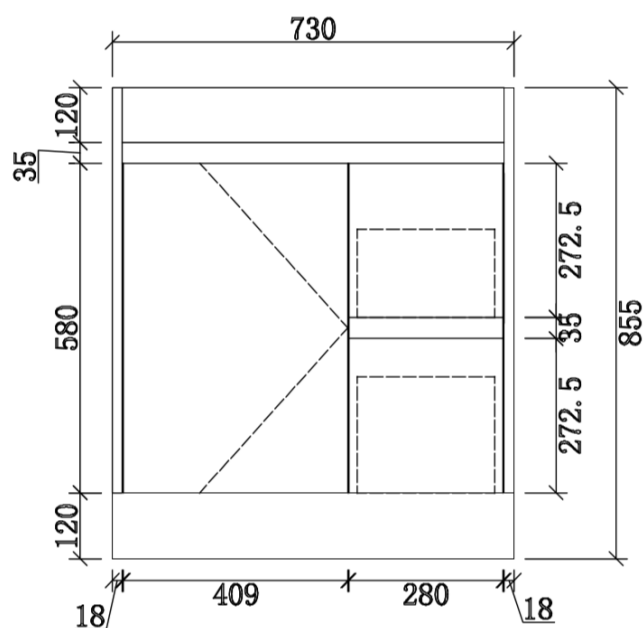

Sophie

750mm Floor mount Vanity

Harper's Bathroom

www.harpersbathroom.com.au

Sophie 750mm Floor mount Vanity

The Sophie range of vanities is sure to impress. The timeless and elegant style imbues a sense of sophistication.

Blending in with either contemporary or heritage styles, the Sophie range is available in three matt colours white, black and grey.

- Handle free opening
- Preassembled
- Top sold separately

Warranty

7 Year Replacement Warranty
See *Full Warranty Terms & Conditions*

Product Code: 3212206201908

VivianClive

Size and description are correct to the best of our ability, however, variations can occur and changes may be made without notice.

In some cases, slight variations of colour and/or size may be inherent in the material used or manufacturing process. Harper's Bathroom always recommends that the actual product be on site prior to start of job, so as to best gauge fit for installation and purpose. E&OE.