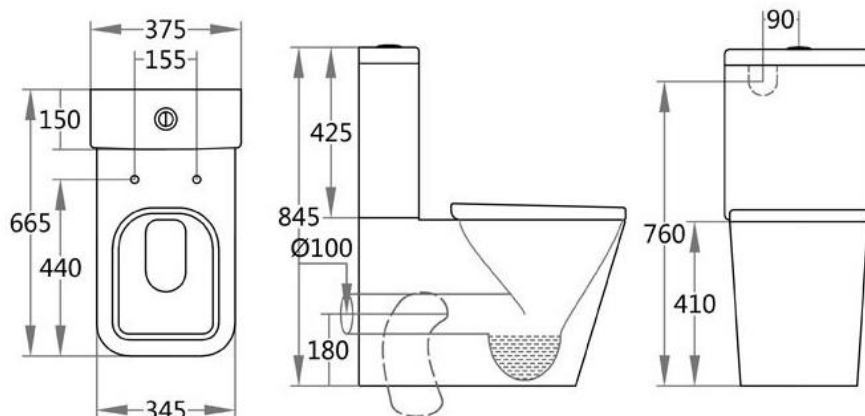

Washington

Back to Wall Toilet Suite

www.harperbathroom.com.au

Washington Toilet Suite

- WELS 4 Star – 4.5L full - 3.0 Half
- Bottom left or right-hand inlet or Back inlet
- Chrome flush buttons
- Durable seat
- Soft closing hinges

Set out

- S Trap: 60mm - 170mm
- S Trap: 150mm – 240mm (Available)
- P Trap: 180mm

Warranty

Lifetime replacement warranty on internals

10 Year on ceramics

12 Months on seat

Size and description are correct to the best of our ability, however, variations can occur and changes may be made without notice.

In some cases, slight variations of colour and/or size may be inherent in the material used or manufacturing process. Harper's Bathroom always recommends that the actual product be on site prior to start of job, so as to best gauge fit for installation and purpose. E&OE.