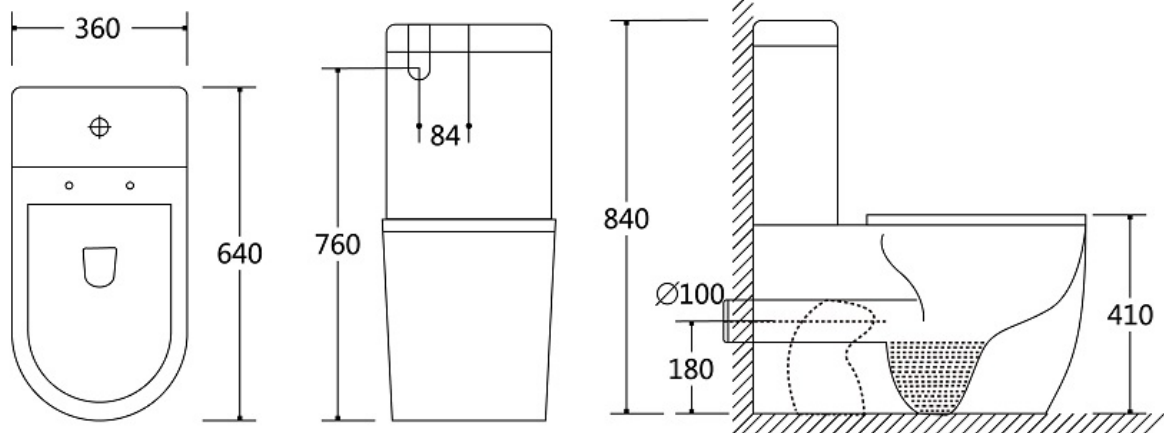

Meyer

Tornado

Back to Wall Toilet

www.harperbathroom.com.au

Harper's Bathroom
every bathroom, every budget

Meyer Tornado Toilet Suite

- WELS 4 Star – 4.5L full - 3.0 Half
- Whirlpool flushing action
- Bottom left or right-hand inlet or Back inlet
- Chrome flush buttons
- Durable seat
- Soft closing hinges

Set out

- S Trap: 80mm - 150mm
- S Trap 150mm – 190mm (Available)
- P Trap: 180mm

Warranty

10 Year on ceramics

3 Year on internals

12 Months on seat

Product Code: 3212109201707

Size and description are correct to the best of our ability, however, variations can occur and changes may be made without notice.

In some cases, slight variations of colour and/or size may be inherent in the material used or manufacturing process. Harper's Bathroom always recommends that the actual product be on site prior to start of job, so as to best gauge fit for installation and purpose. E&OE.