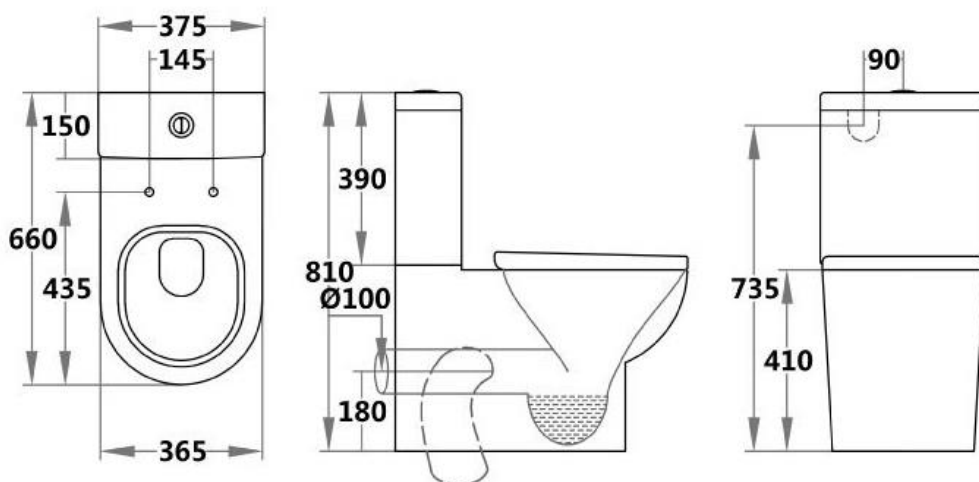

Warranty

Lifetime replacement warranty on
internals

10 Year on ceramics

12 Months on seat

Product Code: 3212109201704