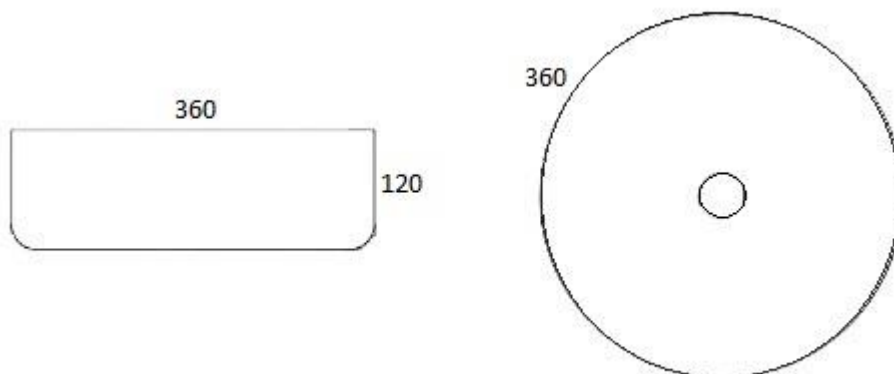

Warranty

10 Year Replacement Warranty

Size and description are correct to the best of our ability, however, variations can occur and changes may be made without notice. In some cases, slight variations of colour and/or size may be inherent in the material used or manufacturing process. Harper's Bathroom always recommends that the actual product be on site prior to start of job, so as to best gauge fit for installation and purpose. E&OE.