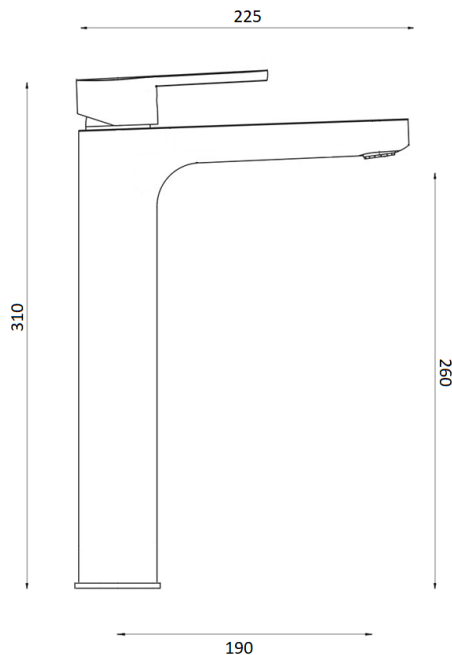

Warranty

7 Year Replacement Warranty

See Full Warranty Terms & Conditions

Size and description are correct to the best of our ability, however, variations can occur and changes may be made without notice.

In some cases, slight variations of colour and/or size may be inherent in the material used or manufacturing process. Harper's Bathroom always recommends that the actual product be on site prior to start of job, so as to best gauge fit for installation and purpose. E&OE.