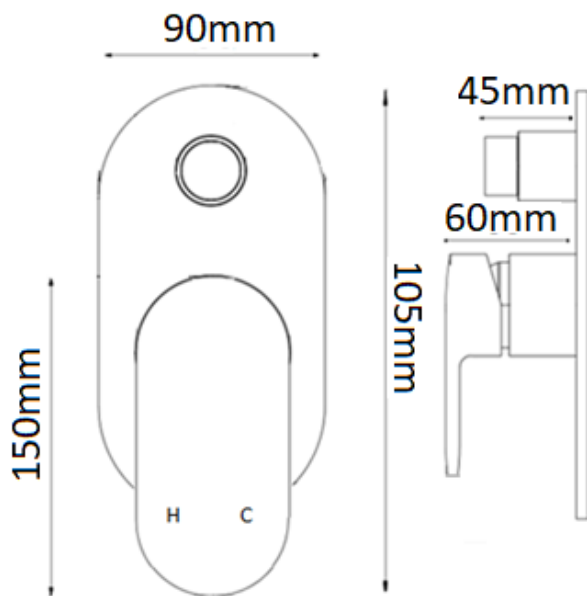

- Standard 35mm Cartridge
- Solid brass with Electroplated matte black finish

Product Code: 3212102201824

Warranty

7 Year Replacement Warranty

See *Full Warranty Terms & Conditions*

Size and description are correct to the best of our ability, however, variations can occur and changes may be made without notice.