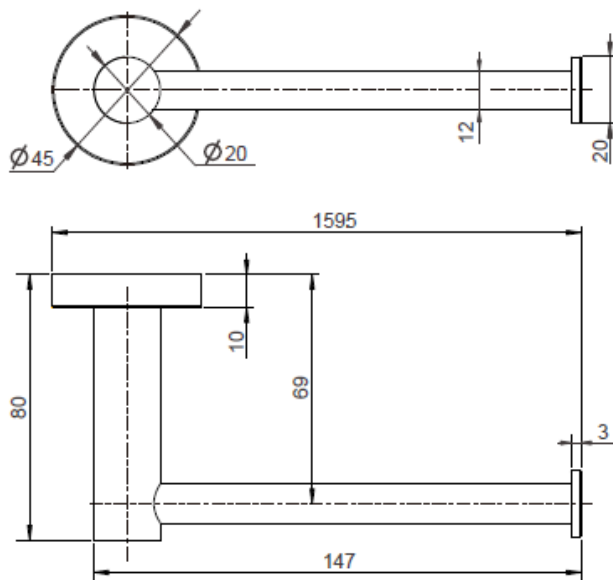

- Electroplated Black
- Easy installation
- 2 Colours to choose from

Product Code: 3212102201819

Warranty

7 Year Warranty

See Full Warranty Terms & Conditions

Size and description are correct to the best of our ability, however, variations can occur and changes may be made without notice.