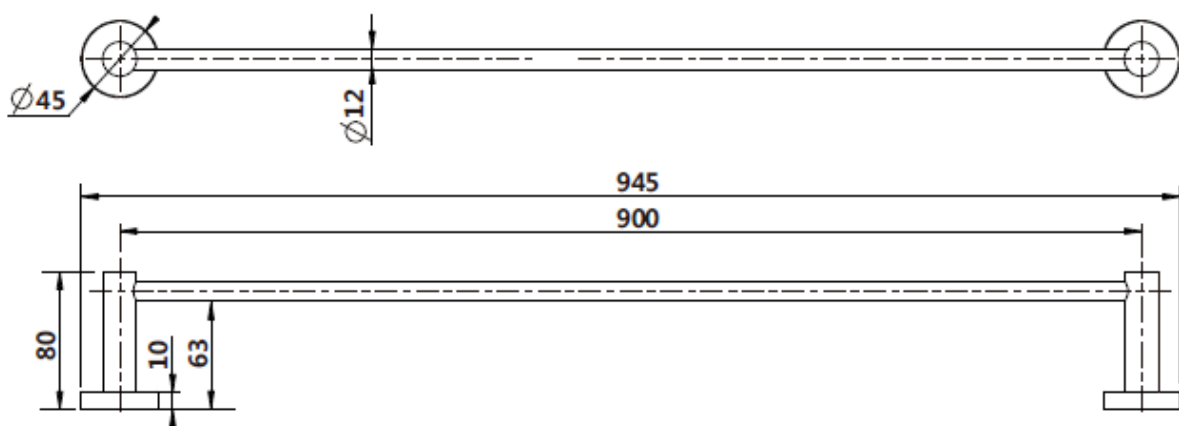

Ramsay

Single 900mm Towel Rail Black

Harper's Bathroom

www.harperbathroom.com.au

The design of the Ramsay range can effortlessly blend with the most modern or the most simplistic of bathrooms with many colours to choose from.

- Electroplated Black
- Easy installation
- 2 Colours to choose from

Product Code: 3212102201815

Warranty

7 Year Warranty

See Full Warranty Terms & Conditions

Size and description are correct to the best of our ability, however, variations can occur and changes may be made without notice.