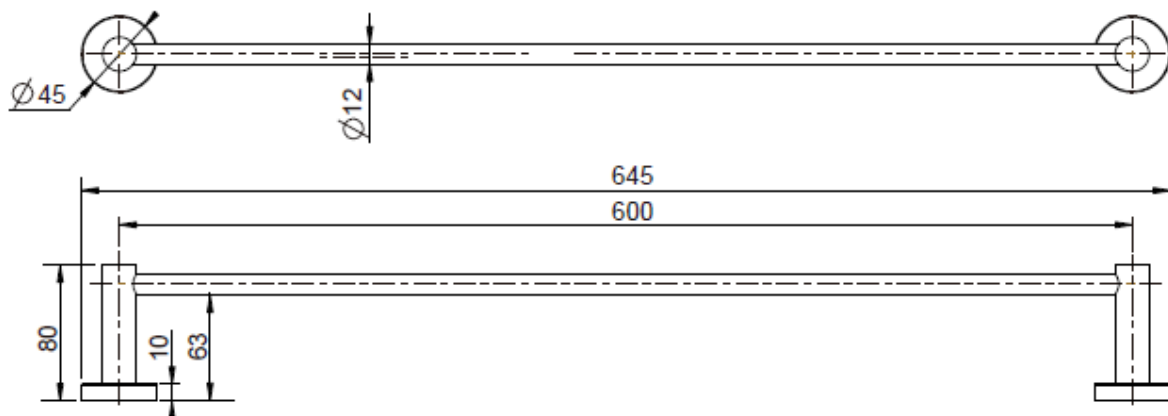

Ramsay

Single 600mm Towel Rail Black

Harper's Bathroom

www.harpersbathroom.com.au

The design of the Ramsay range can effortlessly blend with the most modern or the most simplistic of bathrooms with many colours to choose from.

- Electroplated Black
- Easy installation
- 2 Colours to choose from

Product Code: 3212102201813

Warranty

7 Year Warranty

See Full Warranty Terms & Conditions

Size and description are correct to the best of our ability, however, variations can occur and changes may be made without notice.