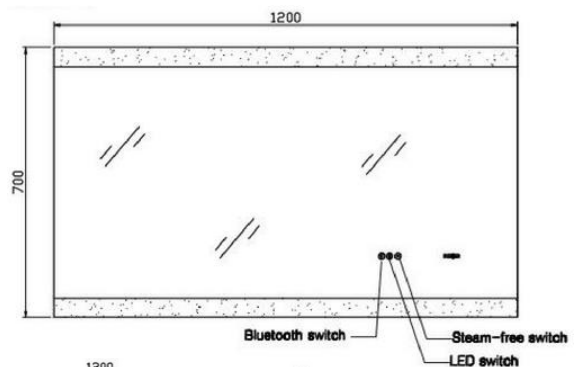

Miro Premium

1200mm LED Mirror

Harper's Bathroom

www.harperbathroom.com.au

Miro Premium 1200mm LED Mirror

Distinctively sleek and practical, the Miro series is one of our bestsellers that has withstood the test of time. Naturally gravitational, it always charms its audience at first glance. Minimal in its design, it does not overpower with prestige, but rather enhances the beauty of its space. It truly reflects refinement in the Remer way.

- Copper free mirror
- LED (5050-60P) 6500K
- Touch sensor switch
- Demister Pad
- Bluetooth music player

Product Code: 3212008201807

Warranty

5 Year Warranty

12 Months on Parts & Labor

Size and description are correct to the best of our ability, however, variations can occur and changes may be made without notice.

In some cases, slight variations of colour and/or size may be inherent in the material used or manufacturing process. Harper's Bathroom always recommends that the actual product be on site prior to start of job, so as to best gauge fit for installation and purpose. E&OE.