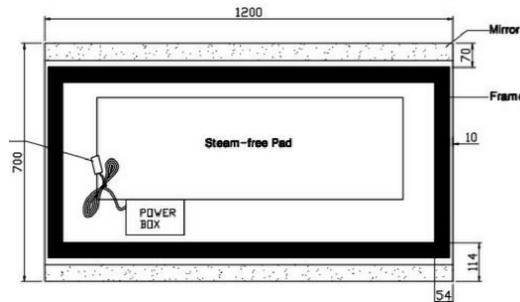

Warranty

5 Year Warranty

12 Months on Parts & Labor

Size and description are correct to the best of our ability, however, variations can occur and changes may be made without notice.

In some cases, slight variations of colour and/or size may be inherent in the material used or manufacturing process. Harper's Bathroom always recommends that the actual product be on site prior to start of job, so as to best gauge fit for installation and purpose. E&OE.