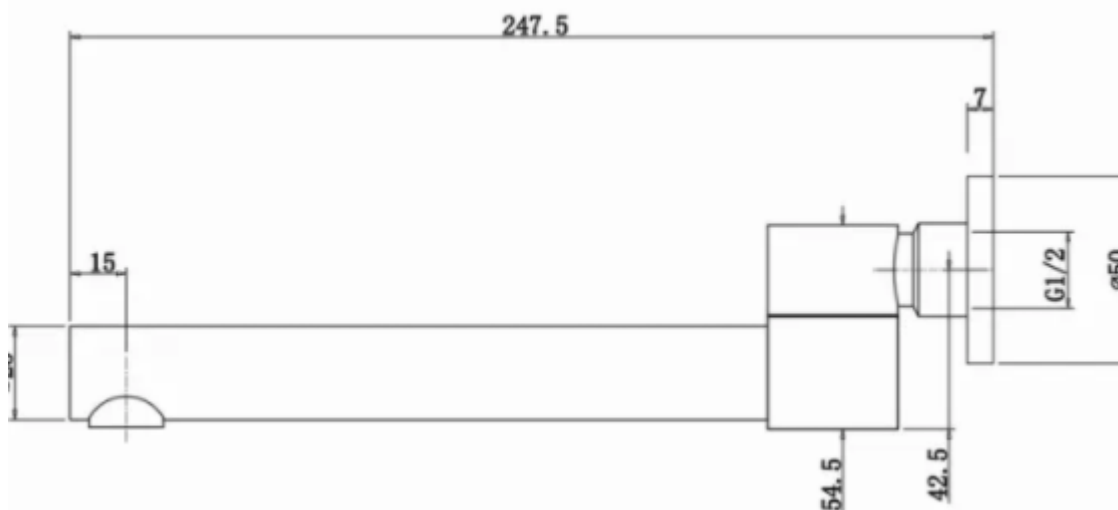

Size and description are correct to the best of our ability, however, variations can occur and changes may be made without notice.

In some cases, slight variations of colour and/or size may be inherent in the material used or manufacturing process. Harper's Bathroom always recommends that the actual product be on site prior to start of job, so as to best gauge fit for installation and purpose. E&OE.