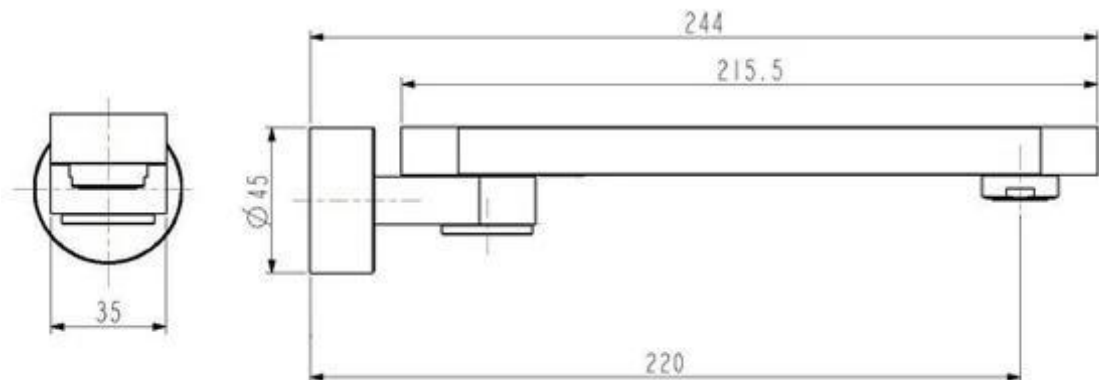

Sleek

Swivel Bath Spout

www.harperbathroom.com.au

Sleek Swivel Bath Spout

A Swivelling bath spout is a simplistic but practical alternative to the traditional bath spout. Its pivoting motion allows you to turn it away from the bath after use which creates a more comfortable and enjoyable bathing experience.

Warranty:

10 Year Replacement Warranty
For Full Terms & Conditions see
Warranty Information Form

VIVIANCLIVE

Product Code: 3211812201421

Size and description are correct to the best of our ability, however, variations can occur and changes may be made without notice. In some cases, slight variations of colour and/or size may be inherent in the material used or manufacturing process. Harper's Bathroom always recommends that the actual product be on site prior to start of job, so as to best gauge fit for installation and purpose. E&OE.