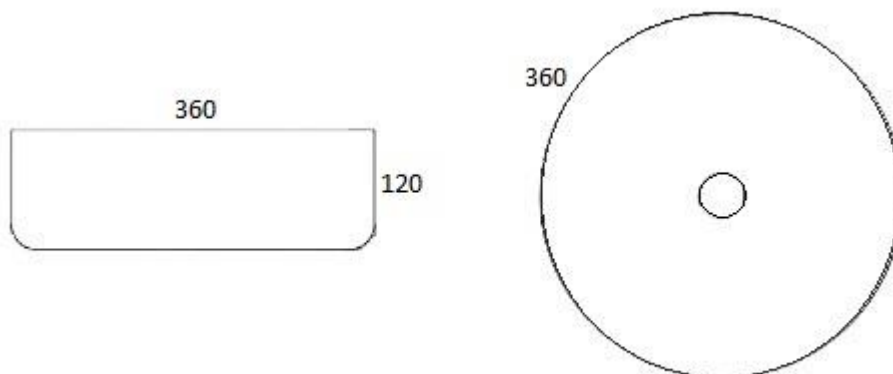

Warranty

10 Year Replacement Warranty

Size and description are correct to the best of our ability, however, variations can occur and changes may be made without notice.

In some cases, slight variations of colour and/or size may be inherent in the material used or manufacturing process. Harper's Bathroom always recommends that the actual product be on site prior to start of job, so as to best gauge fit for installation and purpose. E&OE.