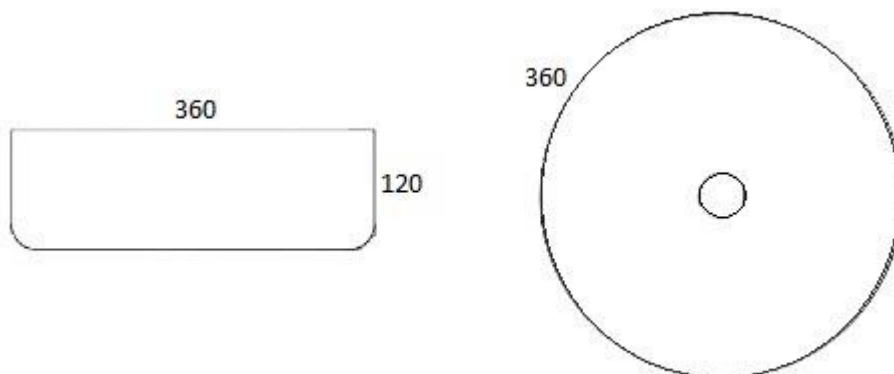

Warranty

10 Year Replacement Warranty

Size and description are correct to the best of our ability, however, variations can occur and changes may be made without notice.

In some cases, slight variations of colour and/or size may be inherent in the material used or manufacturing process. Harper's Bathroom always recommends that the actual product be on site prior to start of job, so as to best gauge fit for installation and purpose. E&OE.