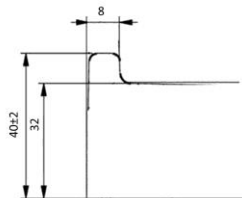

SMC

Shower Base

Harper's Bathroom
every bathroom, every budget

www.harperbathroom.com.au

SMC Shower Base

- Low profile
- 9mm tiling lips on three sides. No lip on the entry side, more adjustment for the shower screen installation
- Suits a wide range of installations
- 40mm high including lip
- Waste to be purchased separately
- Hard wearing sheet material compound
- Lightweight
- Self-Supporting

Warranty:

7 Year Replacement Warranty

Base Dimensions

900mm x 900mm x 40mm

1200mm x 900mm x 40mm

Rear Outlet Only

3 Lip

VIVIANCLIVE

Size and description are correct to the best of our ability, however, variations can occur and changes may be made without notice.

In some cases, slight variations of colour and/or size may be inherent in the material used or manufacturing process. Harper's Bathroom always recommends that the actual product be on site prior to start of job, so as to best gauge fit for installation and purpose. E&OE.