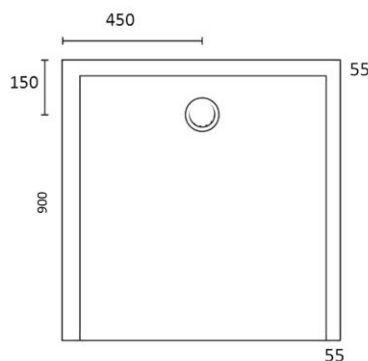

SMC

Shower Base

Harper's Bathroom
every bathroom, every budget

www.harperbathroom.com.au

SMC Shower Base

- Low profile
- 9mm tiling lips on three sides. No lip on the entry side, more adjustment for the shower screen installation
- Suits a wide range of installations
- 40mm high including lip
- Waste to be purchased separately
- Hard wearing sheet material compound
- Lightweight
- Self-Supporting

Warranty:

7 Year Replacement Warranty

Base Dimensions

900mm x 900mm x 40mm

1200mm x 900mm x 40mm

Rear Outlet Only

3 Lip

VIVIANCLIVE