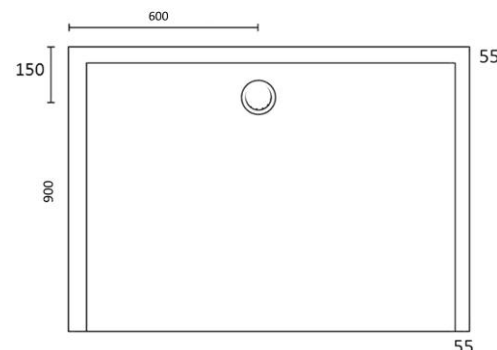

SMC

Shower Base

Harper's Bathroom
every bathroom, every budget

www.harperbathroom.com.au

SMC Shower Base

- Low profile
- 9mm tiling lips on three sides. No lip on the entry side, more adjustment for the shower screen installation
- Suits a wide range of installations
- 40mm high including lip
- Waste to be purchased separately
- Hard wearing sheet material compound
- Lightweight
- Self-Supporting

Warranty:

7 Year Replacement Warranty

Base Dimensions

900mm x 900mm x 40mm

1200mm x 900mm x 40mm

Rear Outlet Only

3 Lip

VIVIANCLIVE