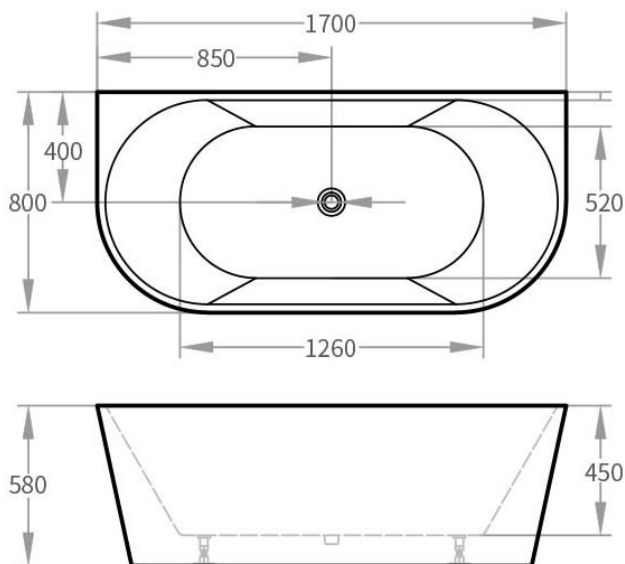

Matte Black

Freestanding Bath

1700mm

Harper's Bathroom

every bathroom, every budget

www.harperbathroom.com.au

Matte Black Freestanding Bath

The Matte Black Bath brings an unrivalled sense of design to any space. With sleek curves and concealed feet, this symmetric centerpiece is ideal for those seeking a contemporary and Modern home.

- Sanitary Grade Acrylic
- Center Waste
- Adjustable feet
- Matte Black & White

Capacity

490L approx.

Product Code: 3211603202001

Warranty

10 Year Replacement Warranty
For Full Terms & Conditions see Warranty Information Form

Size and description are correct to the best of our ability, however, variations can occur and changes may be made without notice.

In some cases, slight variations of colour and/or size may be inherent in the material used or manufacturing process. Harper's Bathroom always recommends that the actual product be on site prior to start of job, so as to best gauge fit for installation and purpose. E&OE.