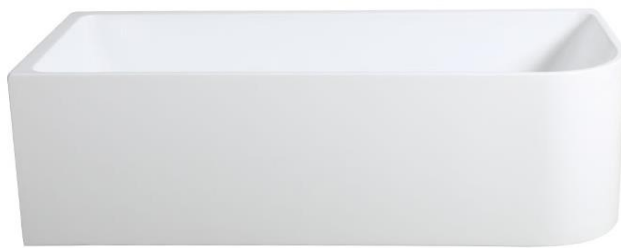

# Memphis 1700 Matt White Corner Freestanding Bath LEFT

[www.harperbathroom.com.au](http://www.harperbathroom.com.au)

## Memphis Matt White 1700

The Memphis Matt White Bath brings an unrivalled sense of design to any space.

- Sanitary Grade Acrylic
- Fits in LEFT corner
- End Waste
- Adjustable feet
- Available in Left or Right
- Available in 1500 or 1700mm lengths
- Matt White

Size:  
1700(L) x 730(W) x 580(H) mm