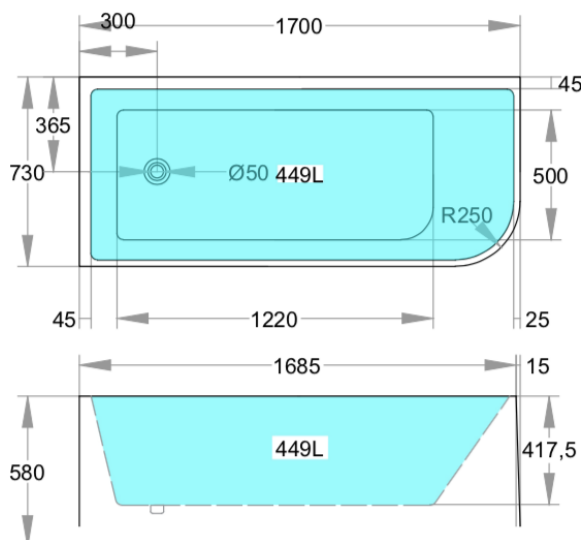

Warranty

10 Year Replacement Warranty
For Full Terms & Conditions see Warranty
Information Form

Size and description are correct to the best of our ability, however, variations can occur and changes may be made without notice. In some cases, slight variations of colour and/or size may be inherent in the material used or manufacturing process. Harper's Bathroom always recommends that the actual product be on site prior to start of job, so as to best gauge fit for installation and purpose. E&OE.