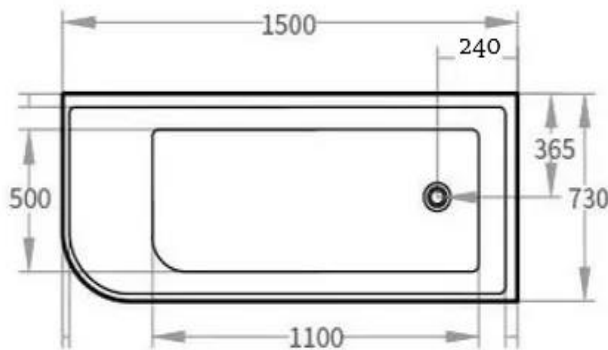

## Memphis MB & MW 1500

The Memphis Matt Black and Matt White Bath brings an unrivalled sense of design to any space.

- Sanitary Grade Acrylic
- Fits in RIGHT corner
- End Waste
- Adjustable feet
- Available in Left or Right
- Available in 1500 or 1700mm lengths
- Matt Black & White

Size:

1500(L) × 730(W) × 580(H) mm

## Capacity

315L approx