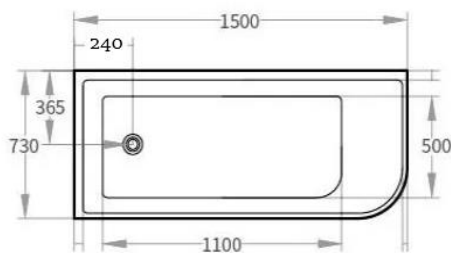

## Memphis MB & MW 1500

The Memphis Matt Black and Matt White Bath brings an unrivalled sense of design to any space.

- Sanitary Grade Acrylic
- Fits in LEFT corner
- End Waste
- Adjustable feet
- Available in Left or Right
- Available in 1500 or 1700mm lengths
- Matt Black & White

Size:  
1500(L) x 730(W) x 580(H) mm

## Capacity

315L approx