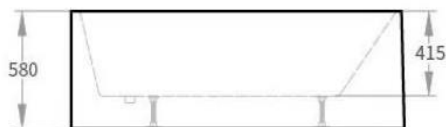

## Memphis MB & MW 1500

The Memphis Matt Black and Matt White Bath brings an unrivalled sense of design to any space.

- Sanitary Grade Acrylic
- Fits in LEFT corner
- End Waste
- Adjustable feet
- Available in Left or Right
- Available in 1500 or 1700mm lengths
- Matt Black & White

Size:  
1500(L) x 730(W) x 580(H) mm

## Capacity

315L approx