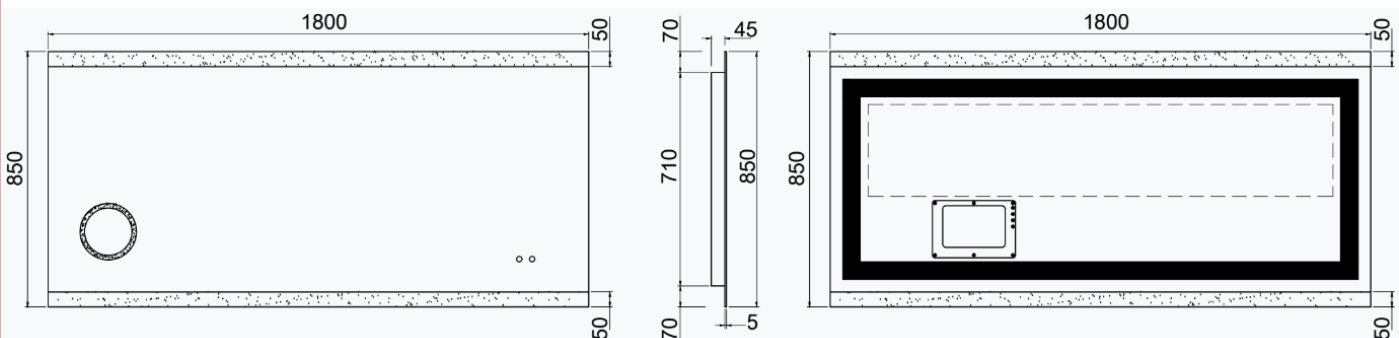

Miro Magnifique

1800mm LED Mirror

www.harperbathroom.com.au

Miro Magnifique 1800mm

Distinctively sleek and practical, the Miro series is one of our bestsellers that has withstood the test of time. Naturally gravitational, it always charms its audience at first glance. Minimal in its design, it does not overpower with prestige, but rather enhances the beauty of its space. It truly reflects refinement in the Remer way.

- Copper free mirror
- LED (5050-60P) 6500K
- Touch sensor switch
- Demister Pad
- Magnifier x3

Product Code: 3211510201909

Warranty

5 Year Warranty

12 Months on Parts & Labor

Size and description are correct to the best of our ability, however, variations can occur and changes may be made without notice.