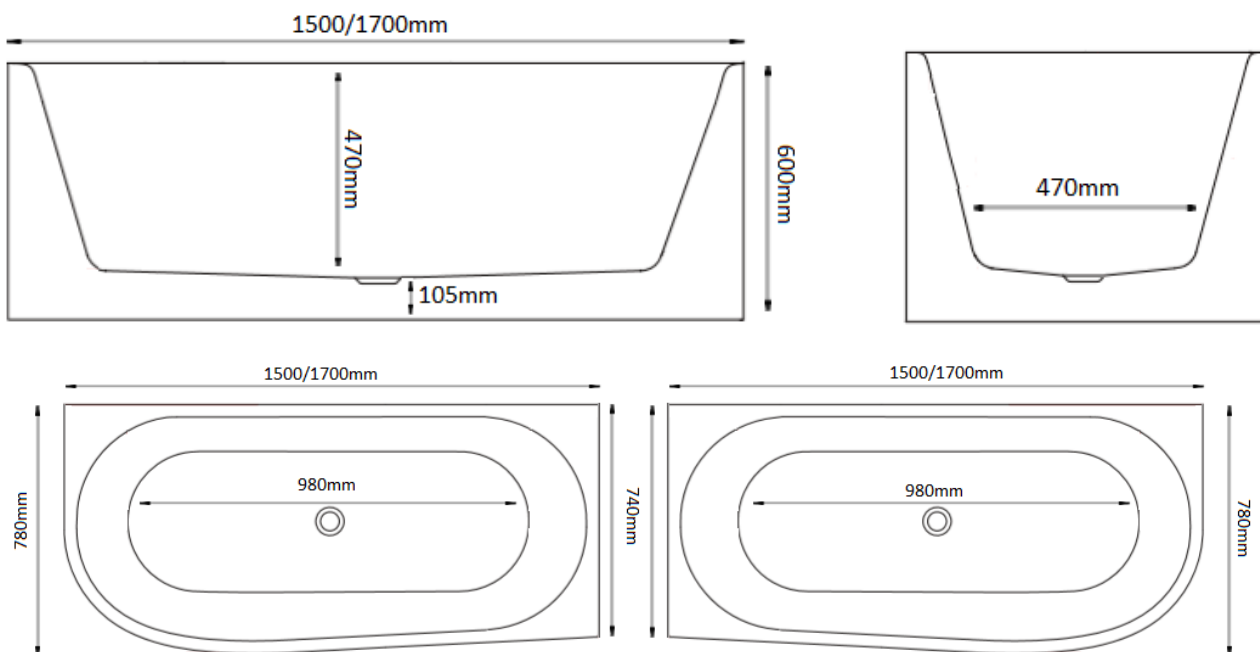

- Sanitary Grade Acrylic
- Center Waste
- Adjustable feet

Capacity

1500 size - 340L approx.

1700 size - 380L approx.

Warranty

10 Year Replacement Warranty

For Full Terms & Conditions see Warranty Information Form

Product Code: 3211501201803 (1500 LH)

Product Code: 3211501201804 (1500 RH)

Product Code: 3211501201805 (1700 LH)

Product Code: 3211501201806 (1700 RH)

Size and description are correct to the best of our ability, however, variations can occur and changes may be made without notice.