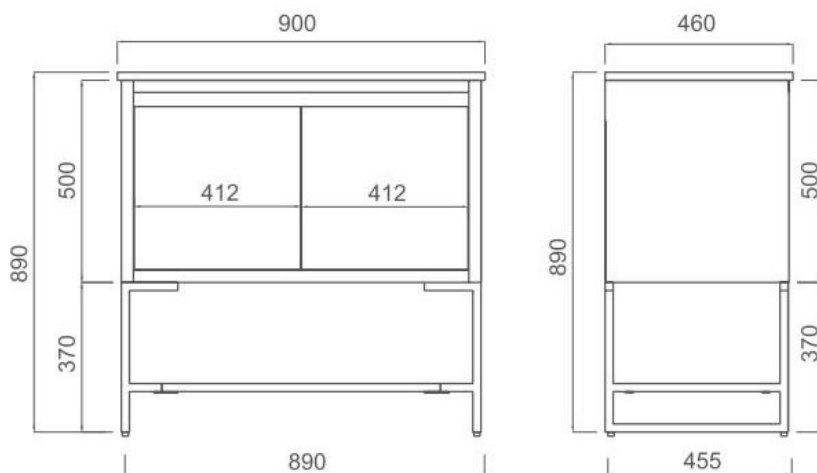

- Soft closing doors
- Cabinet only
- Top Sold Separately
- Black Stand included

Measurements

900mm x 460mm x 890mm

Warranty

5 Year Replacement Warranty
*For Full Terms & Conditions see
Warranty Information Form*

Product Code: 3211307202004

Size and description are correct to the best of our ability, however, variations can occur and changes may be made without notice.

In some cases, slight variations of colour and/or size may be inherent in the material used or manufacturing process. Harper's Bathroom always recommends that the actual product be on site prior to start of job, so as to best gauge fit for installation and purpose. E&OE.