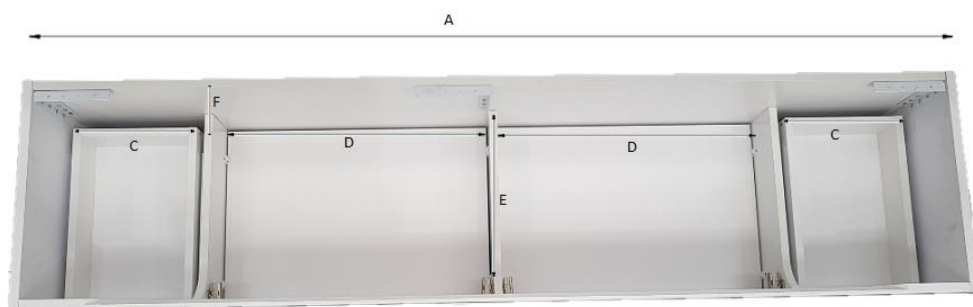

- A – 1780mm
- B – 455mm
- C – 280mm
- D – 560mm
- E – 400mm
- F – 140mm

Size and description are correct to the best of our ability, however, variations can occur and changes may be made without notice.

In some cases, slight variations of colour and/or size may be inherent in the material used or manufacturing process. Harper's Bathroom always recommends that the actual product be on site prior to start of job, so as to best gauge fit for installation and purpose. E&OE.