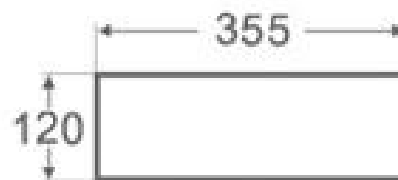

- 1 tap hole
- Vitreous china
- White only
- Suits 32mm waste

Product Code: 3211104201814

Warranty

10 Year Replacement Warranty
For Full Terms & Conditions see Warranty Information Form

VIVIANCLIVE

Size and description are correct to the best of our ability, however, variations can occur and changes may be made without notice.