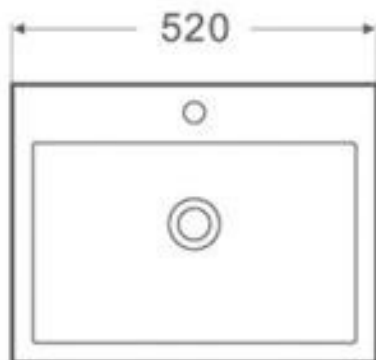

Vaduz

Above Counter Basin

www.harpersbathroom.com.au

Vaduz above Counter Basin

The Vaduz above counter basin is great for many size vanity's the long slim design and rectangle look this basin will work well with many bathroom fixtures.

- 1 tap hole
- Vitreous china
- White only
- Suits 32mm waste

Product Code: 3211104201814

Warranty

10 Year Replacement Warranty
For Full Terms & Conditions see Warranty Information Form

VIVIANCLIVE

Size and description are correct to the best of our ability, however, variations can occur and changes may be made without notice.