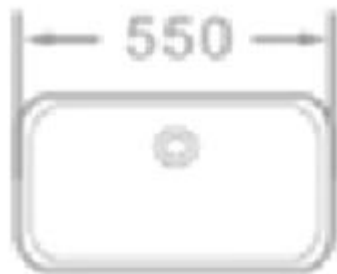

Vilnius Black

Above Counter Basin

www.harperbathroom.com.au

Vilnius Black Above Counter Basin

The Vilnius Black Above Counter Basin brings a modern and bold statement to any bathroom. The rectangle black design makes it the feature of the room.

- No tap hole
- Vitreous china
- Black or White
- Suits 32mm waste

Product Code: 3211104201812

VIVIANCLIVE

Warranty

10 Year Replacement Warranty
For Full Terms & Conditions see Warranty Information Form

Size and description are correct to the best of our ability, however, variations can occur and changes may be made without notice.