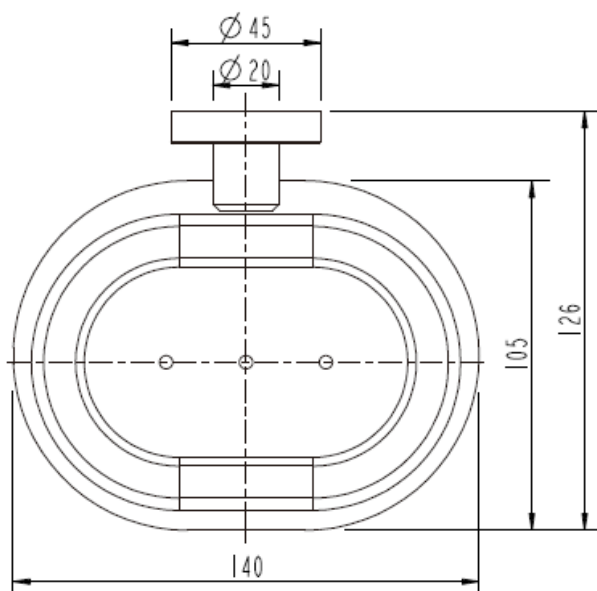

Star

Brushed Nickel Soap Dish

Harper's Bathroom

www.harpersbathroom.com.au

Star Brushed Nickel Soap Dish

The design of the Star range can effortlessly blend with the most modern or the most simplistic of bathrooms with many colours to choose from.

- Brushed Nickel
- Easy installation
- 5 Colours to choose from

Product Code: 3211101202355

Warranty

7 Year Warranty

See Full Warranty Terms & Conditions

Size and description are correct to the best of our ability, however, variations can occur and changes may be made without notice.