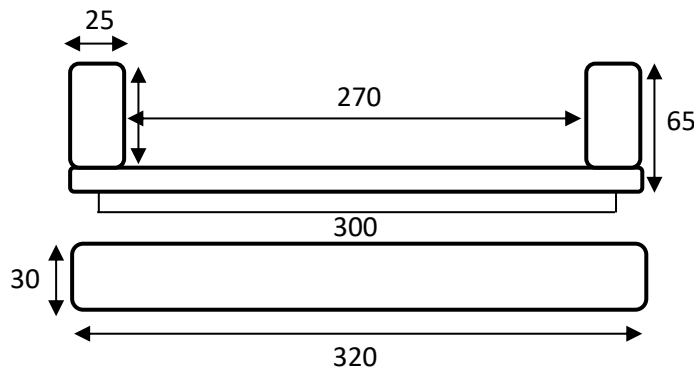

Bourdain BLACK Hand Towel Holder

www.harperbathroom.com.au

The Bourdain range boasts soft round edges that create an ergonomic smoothness.

- Electroplated Matt Black
- Easy installation
- 2 Colours to choose from

Product Code: 3211101202320

Warranty

7 Year Warranty

See Full Warranty Terms & Conditions

Size and description are correct to the best of our ability, however, variations can occur and changes may be made without notice.