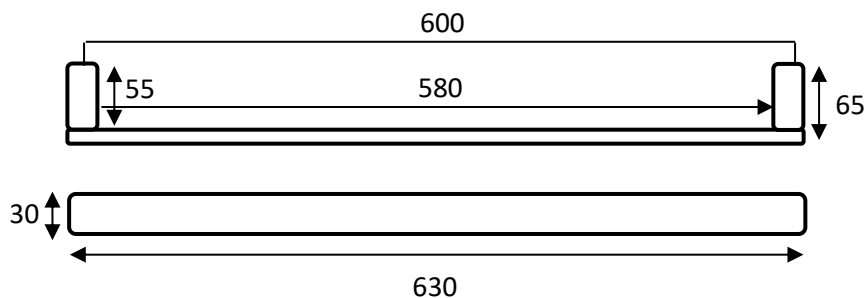

Bourdain CHROME Single Towel Rail 600mm

www.harperbathroom.com.au

The Bourdain range boasts soft round edges that create an ergonomic smoothness.

- Chrome Plated Brass
- Easy installation
- 2 Colours to choose from

Product Code: 3211101202302

Warranty

10 Year Warranty

See Full Warranty Terms & Conditions

Size and description are correct to the best of our ability, however, variations can occur and changes may be made without notice.