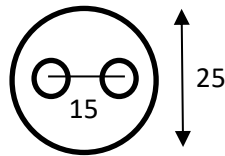

Bourdain CHROME Single Towel Rail 600mm

www.harperbathroom.com.au

The Bourdain range boasts soft round edges that create an ergonomic smoothness.

- Chrome Plated Brass
- Easy installation
- 2 Colours to choose from

Product Code: 3211101202302

Warranty

10 Year Warranty

See Full Warranty Terms & Conditions

Size and description are correct to the best of our ability, however, variations can occur and changes may be made without notice.