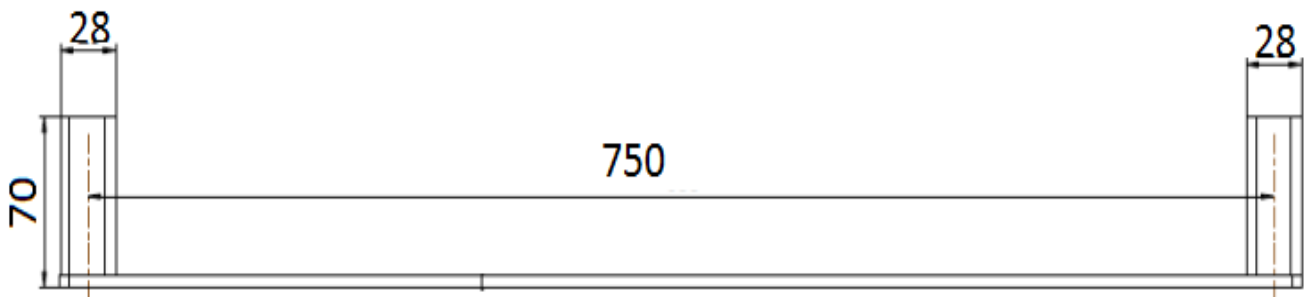

Tarvos

Single 750mm Towel Rail

Harper's Bathroom
every bathroom, every budget

www.harpersbathroom.com.au

Tarvos Single 750mm Towel Rail

The Tarvos accessory range makes a bold statement. With clean lines and functional design, you won't go past it.

- Electroplated Matt Black Brass

Product Code: 3211101202297

Warranty

7 Year Replacement Warranty

Size and description are correct to the best of our ability, however, variations can occur and changes may be made without notice.