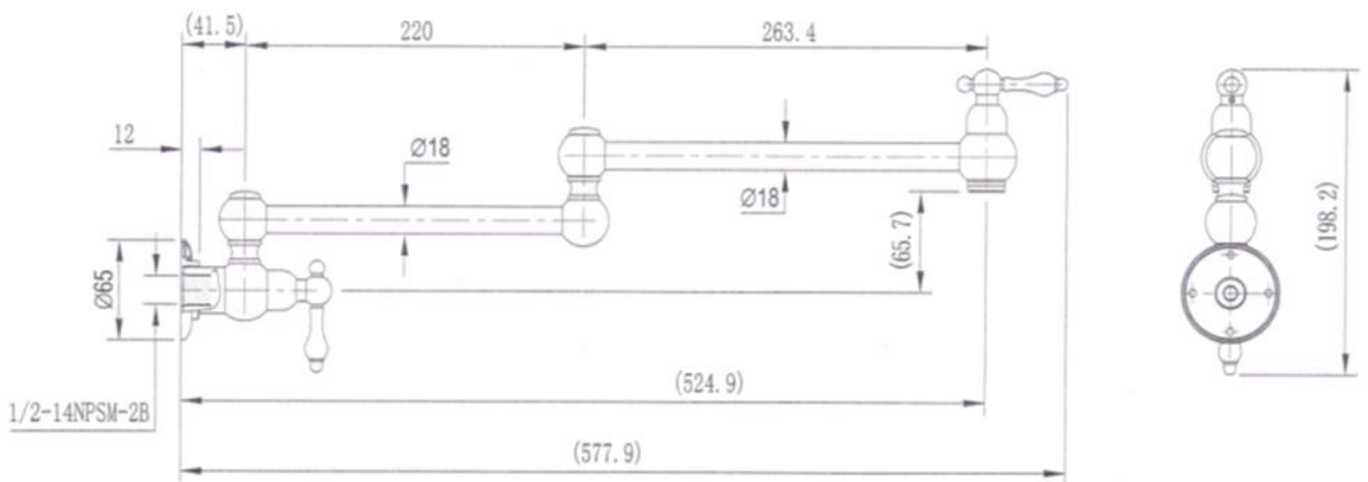

- WELS – 5 STAR (6 Litres Per Minute)
- PVD Brushed Bronze
- Cold water ONLY

Product Code: 3211101202268

Warranty

10 Year Product warranty

See *Full Warranty Terms & Conditions*

Size and description are correct to the best of our ability, however, variations can occur and changes may be made without notice.

In some cases, slight variations of colour and/or size may be inherent in the material used or manufacturing process. Harper's Bathroom always recommends that the actual product be on site prior to start of job, so as to best gauge fit for installation and purpose. E&OE.