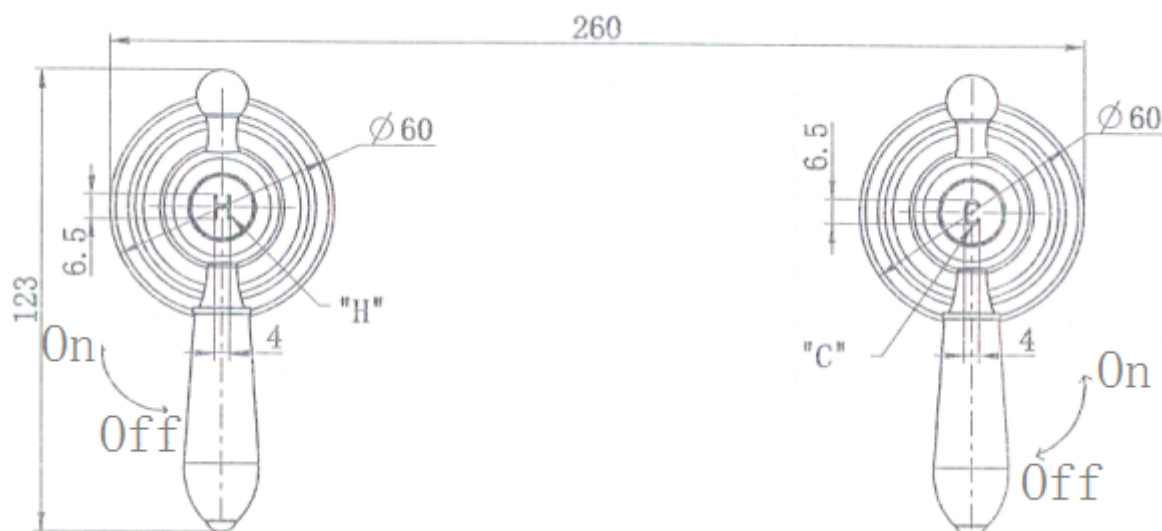

- PVD Brushed Bronze

Product Code: 3211101202267

Warranty

15 Year Cartridge warranty

10 Year Product warranty

See *Full Warranty Terms & Conditions*

Size and description are correct to the best of our ability, however, variations can occur and changes may be made without notice.

In some cases, slight variations of colour and/or size may be inherent in the material used or manufacturing process. Harper's Bathroom always recommends that the actual product be on site prior to start of job, so as to best gauge fit for installation and purpose. E&OE.