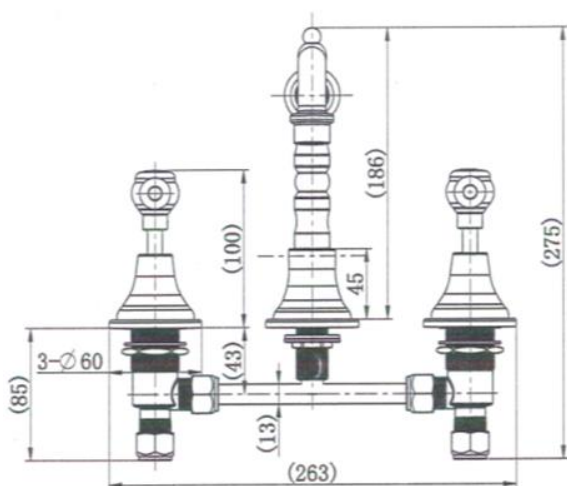

- WELS – 5 STAR (6 Litres Per Minute)
- PVD Brushed Bronze

Product Code: 3211101202265

Warranty

15 Year Cartridge warranty

10 Year Product warranty

See *Full Warranty Terms & Conditions*

Size and description are correct to the best of our ability, however, variations can occur and changes may be made without notice.