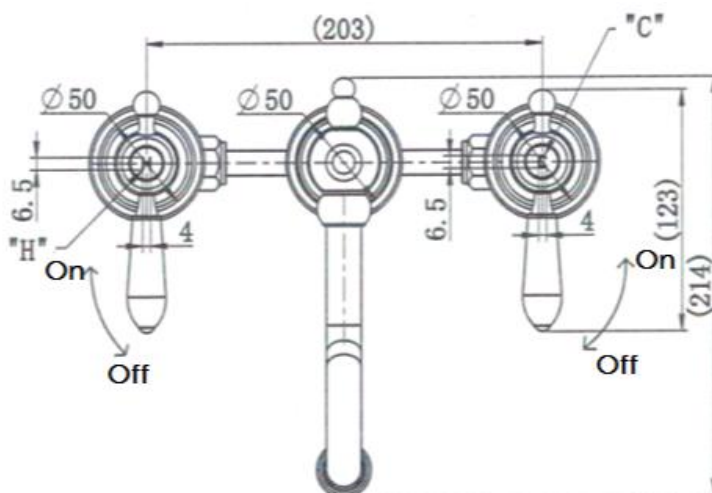

- WELS – 5 STAR (6 Litres Per Minute)
- PVD Brushed Bronze

Product Code: 3211101202265

Warranty

15 Year Cartridge warranty

10 Year Product warranty

See *Full Warranty Terms & Conditions*

Size and description are correct to the best of our ability, however, variations can occur and changes may be made without notice.

In some cases, slight variations of colour and/or size may be inherent in the material used or manufacturing process. Harper's Bathroom always recommends that the actual product be on site prior to start of job, so as to best gauge fit for installation and purpose. E&OE.