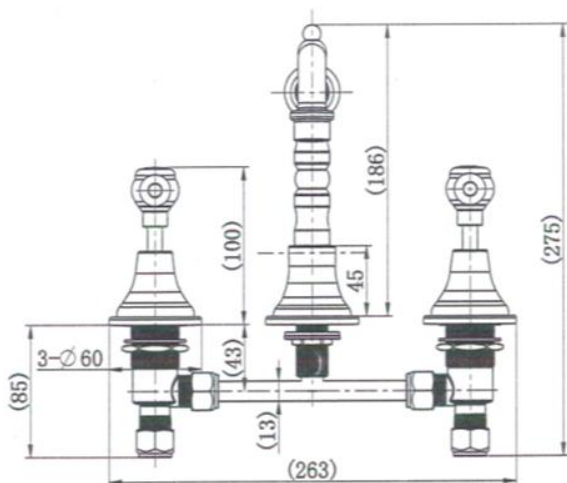

- WELS – 5 STAR (6 Litres Per Minute)
- PVD Brushed Nickel

Product Code: 3211101202253

Warranty

15 Year Cartridge warranty

10 Year Product warranty

See *Full Warranty Terms & Conditions*

Size and description are correct to the best of our ability, however, variations can occur and changes may be made without notice.