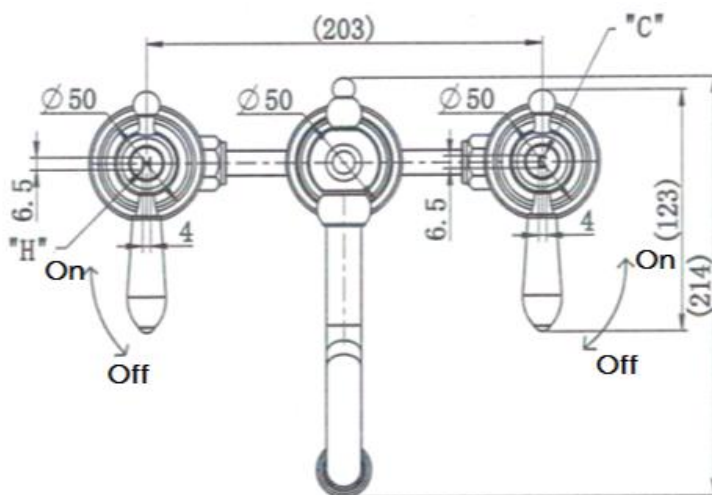

- WELS – 5 STAR (6 Litres Per Minute)
- PVD Brushed Nickel

Product Code: 3211101202253

Warranty

15 Year Cartridge warranty

10 Year Product warranty

See *Full Warranty Terms & Conditions*

Size and description are correct to the best of our ability, however, variations can occur and changes may be made without notice.

In some cases, slight variations of colour and/or size may be inherent in the material used or manufacturing process. Harper's Bathroom always recommends that the actual product be on site prior to start of job, so as to best gauge fit for installation and purpose. E&OE.