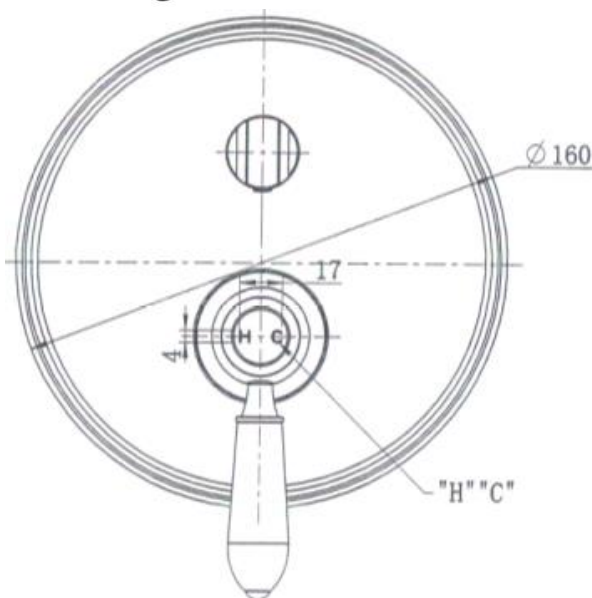

- PVD Brushed Nickel

Product Code: 321110120252

Warranty

15 Year Cartridge warranty

10 Year Product warranty

See *Full Warranty Terms & Conditions*

Size and description are correct to the best of our ability, however, variations can occur and changes may be made without notice.