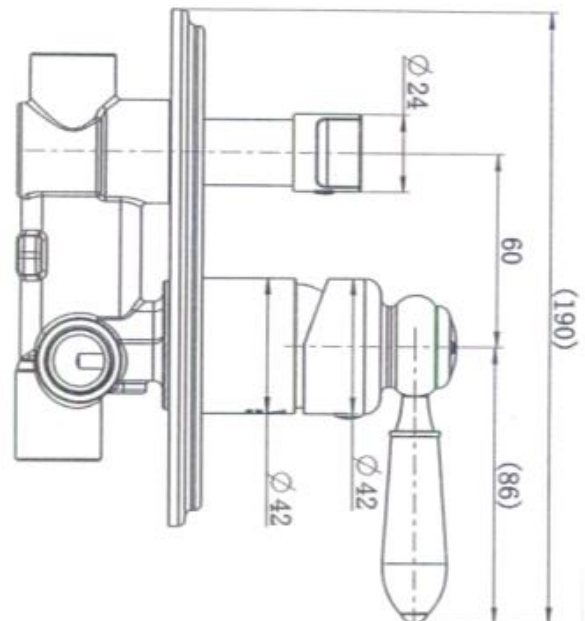

- PVD Brushed Nickel

Product Code: 321110120252

Warranty

15 Year Cartridge warranty

10 Year Product warranty

See *Full Warranty Terms & Conditions*

Size and description are correct to the best of our ability, however, variations can occur and changes may be made without notice.

In some cases, slight variations of colour and/or size may be inherent in the material used or manufacturing process. Harper's Bathroom always recommends that the actual product be on site prior to start of job, so as to best gauge fit for installation and purpose. E&OE.