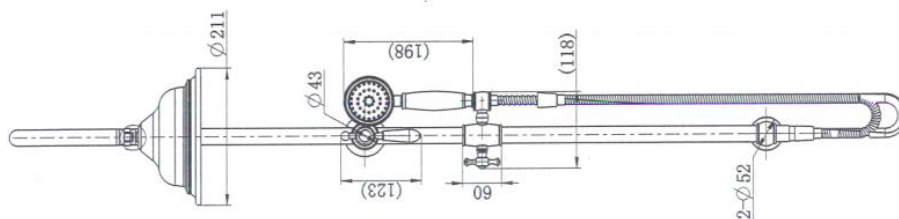

Bordeaux

Twin Shower Combination

Harper's Bathroom

www.harperbathroom.com.au

Bordeaux Twin Shower Combination

The stunning Bordeaux range will impress many styles, from heritage houses through to Hampton style houses, with 4 colours to choose from options are endless

- WELS – 3 STAR (9 Litres Per Minute)
- Electroplated matt black brass

Product Code: 3211101202246

Warranty

10 Year Product warranty

See *Full Warranty Terms & Conditions*

Size and description are correct to the best of our ability, however, variations can occur and changes may be made without notice.