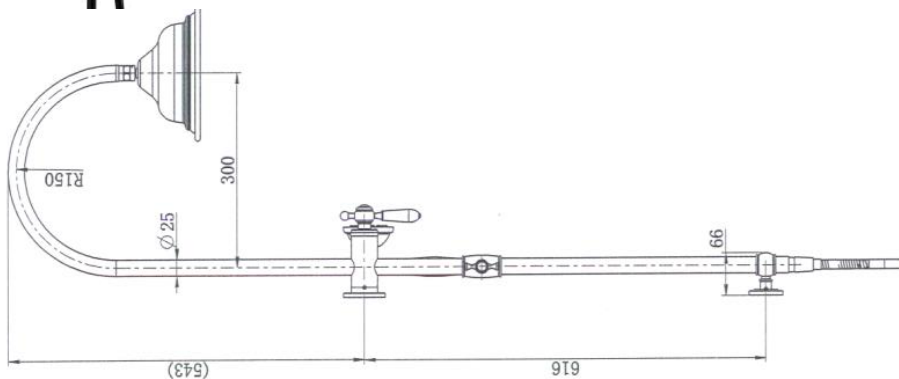

Bordeaux

Twin Shower Combination

Harper's Bathroom

www.harperbathroom.com.au

Bordeaux Twin Shower Combination

The stunning Bordeaux range will impress many styles, from heritage houses through to Hampton style houses, with 4 colours to choose from options are endless

- WELS – 3 STAR (9 Litres Per Minute)
- Electroplated matt black brass

Product Code: 3211101202246

Warranty

10 Year Product warranty

See *Full Warranty Terms & Conditions*

Size and description are correct to the best of our ability, however, variations can occur and changes may be made without notice.

In some cases, slight variations of colour and/or size may be inherent in the material used or manufacturing process. Harper's Bathroom always recommends that the actual product be on site prior to start of job, so as to best gauge fit for installation and purpose. E&OE.