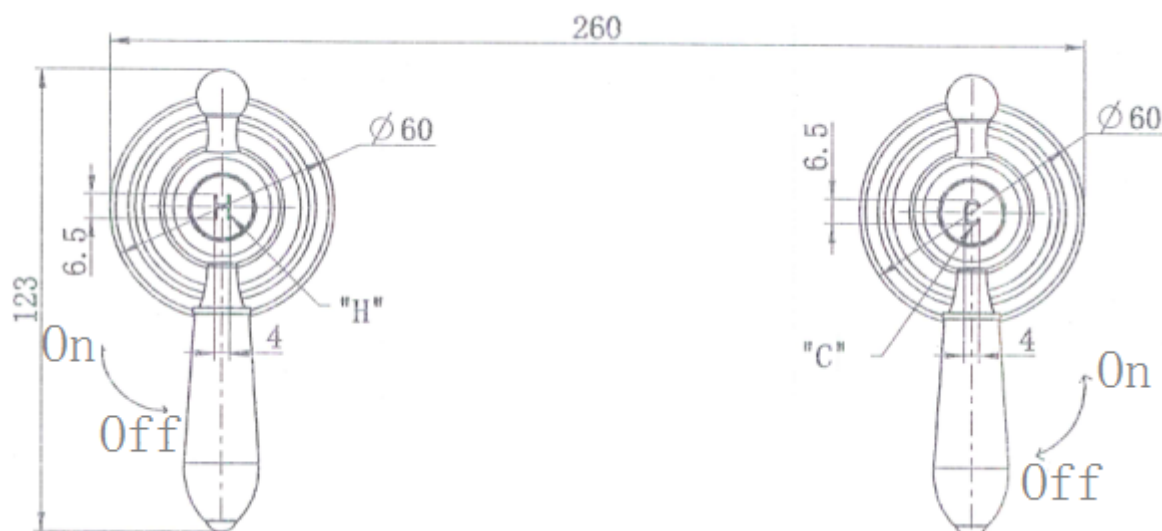

Warranty

15 Year Cartridge warranty

10 Year Product warranty

See *Full Warranty Terms & Conditions*

Size and description are correct to the best of our ability, however, variations can occur and changes may be made without notice.

In some cases, slight variations of colour and/or size may be inherent in the material used or manufacturing process. Harper's Bathroom always recommends that the actual product be on site prior to start of job, so as to best gauge fit for installation and purpose. E&OE.