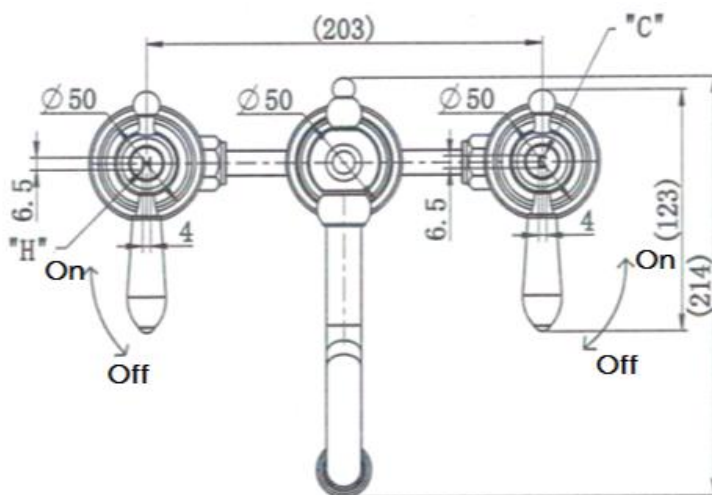

- WELS – 5 STAR (6 Litres Per Minute)
- Electroplated matt black brass

Product Code: 3211101202241

Warranty

15 Year Cartridge warranty

10 Year Product warranty

See *Full Warranty Terms & Conditions*

Size and description are correct to the best of our ability, however, variations can occur and changes may be made without notice.

In some cases, slight variations of colour and/or size may be inherent in the material used or manufacturing process. Harper's Bathroom always recommends that the actual product be on site prior to start of job, so as to best gauge fit for installation and purpose. E&OE.