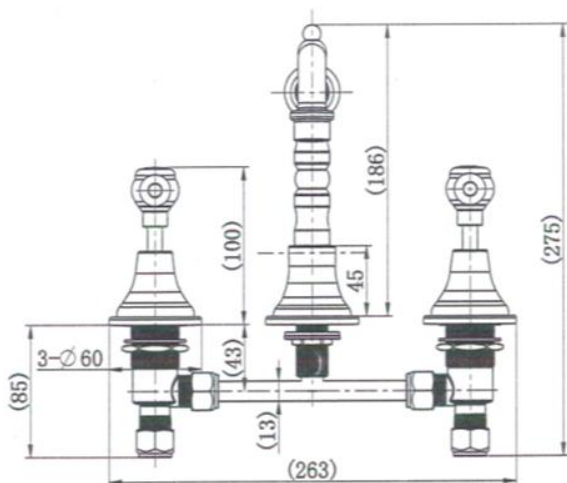

- WELS – 5 STAR (6 Litres Per Minute)
- Electroplated matt black brass

Product Code: 3211101202241

Warranty

15 Year Cartridge warranty

10 Year Product warranty

See *Full Warranty Terms & Conditions*

Size and description are correct to the best of our ability, however, variations can occur and changes may be made without notice.