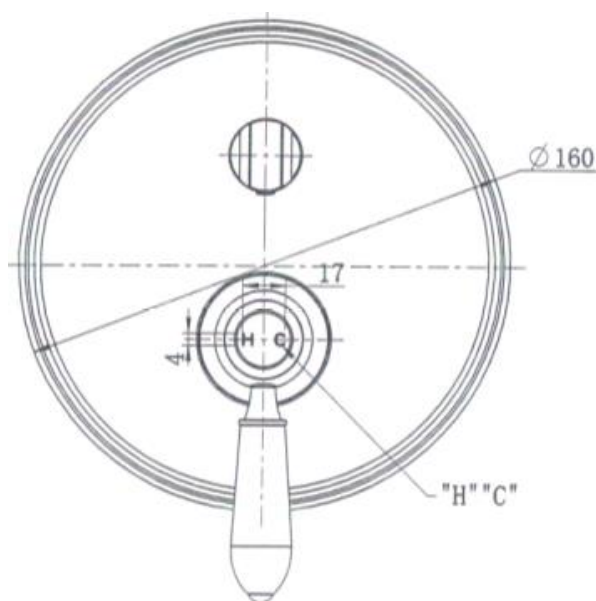

Warranty

15 Year Cartridge warranty

10 Year Product warranty

See *Full Warranty Terms & Conditions*

Size and description are correct to the best of our ability, however, variations can occur and changes may be made without notice.

In some cases, slight variations of colour and/or size may be inherent in the material used or manufacturing process. Harper's Bathroom always recommends that the actual product be on site prior to start of job, so as to best gauge fit for installation and purpose. E&OE.