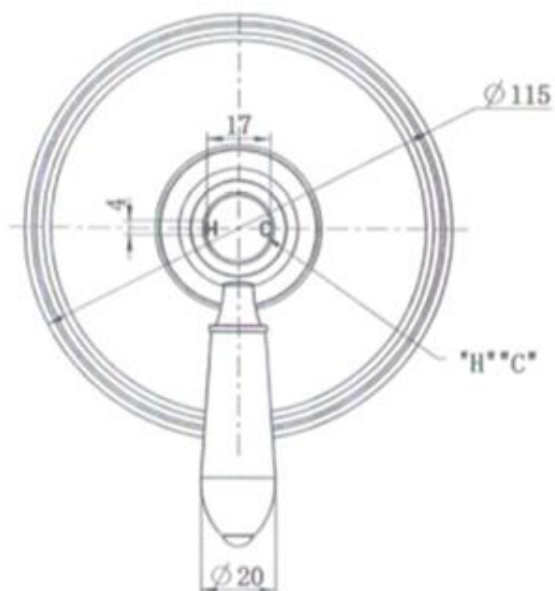

- Electroplated matt black brass

Product Code: 3211101202239

Warranty

15 Year Cartridge warranty

10 Year Product warranty

See *Full Warranty Terms & Conditions*

Size and description are correct to the best of our ability, however, variations can occur and changes may be made without notice.