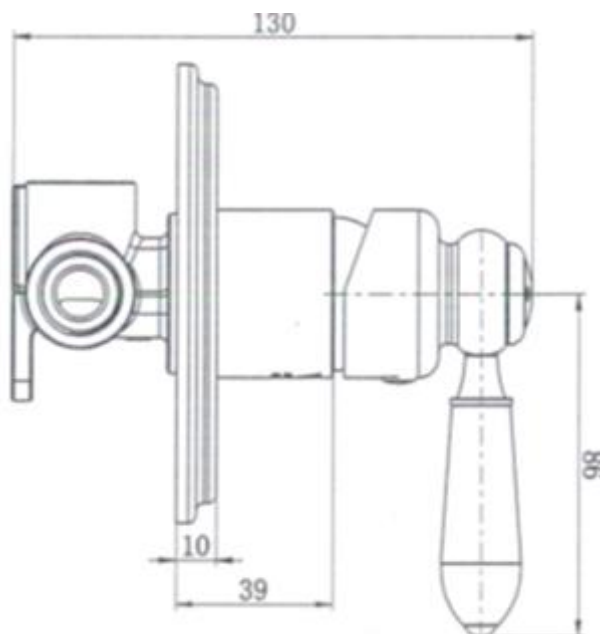

- Electroplated matt black brass

Product Code: 3211101202239

Warranty

15 Year Cartridge warranty

10 Year Product warranty

See *Full Warranty Terms & Conditions*

Size and description are correct to the best of our ability, however, variations can occur and changes may be made without notice.