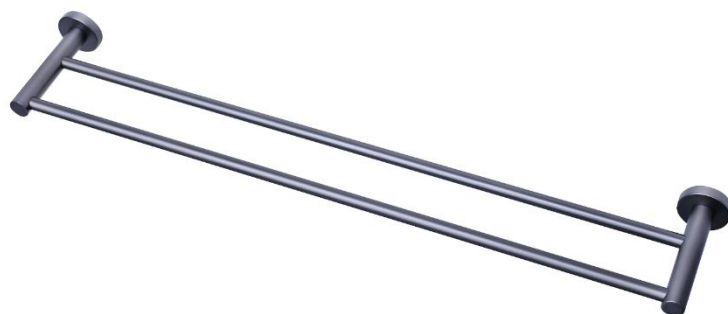

Star

Gun Metal Grey

Double Towel Rail 750mm

www.harperbathroom.com.au

Harper's Bathroom

Star Gun Metal Grey Double 750mm Towel Rail

The design of the Star range can effortlessly blend with the most modern or the most simplistic of bathrooms with many colours to choose from.

- Gun Metal Grey
- Easy installation
- 7 Colours to choose from

Product Code: 3211101202180

Warranty

7 Year Warranty

See Full Warranty Terms & Conditions

Size and description are correct to the best of our ability, however, variations can occur and changes may be made without notice.

In some cases, slight variations of colour and/or size may be inherent in the material used or manufacturing process. Harper's Bathroom always recommends that the actual product be on site prior to start of job, so as to best gauge fit for installation and purpose. E&OE.