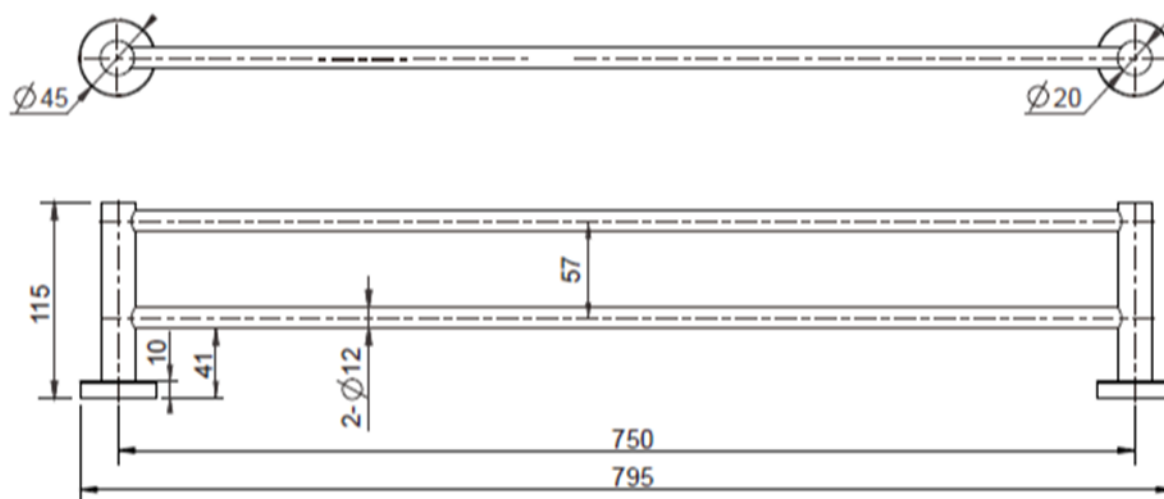

Star

Gun Metal Grey

Double Towel Rail 750mm

www.harperbathroom.com.au

Harper's Bathroom

Star Gun Metal Grey Double 750mm Towel Rail

The design of the Star range can effortlessly blend with the most modern or the most simplistic of bathrooms with many colours to choose from.

- Gun Metal Grey
- Easy installation
- 7 Colours to choose from

Product Code: 3211101202180

Warranty

7 Year Warranty

See Full Warranty Terms & Conditions

Size and description are correct to the best of our ability, however, variations can occur and changes may be made without notice.

In some cases, slight variations of colour and/or size may be inherent in the material used or manufacturing process. Harper's Bathroom always recommends that the actual product be on site prior to start of job, so as to best gauge fit for installation and purpose. E&OE.