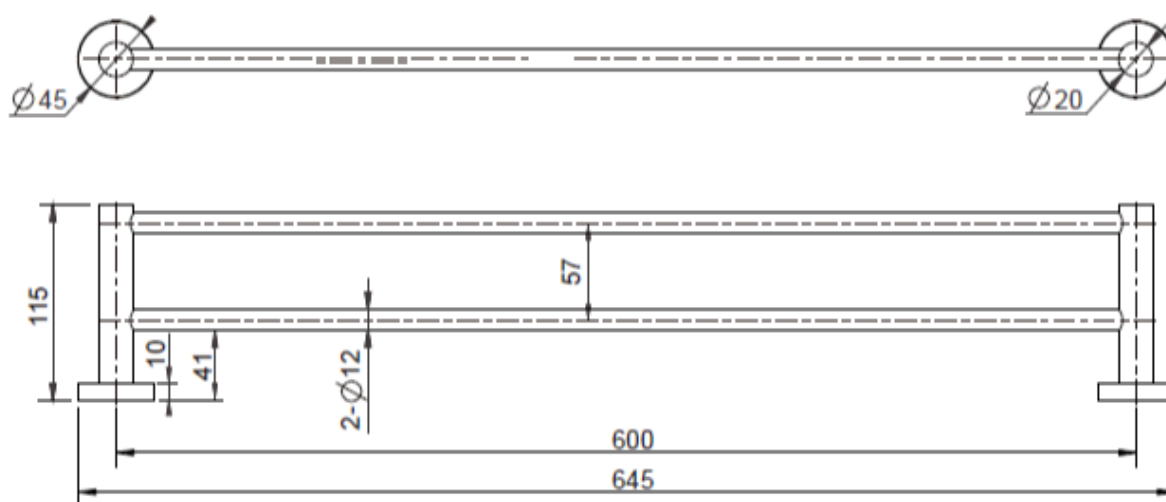

Star

Gun Metal Grey

Double Towel Rail 600mm

www.harperbathroom.com.au

Harper's Bathroom

Star Gun Metal Grey Double 600mm Towel Rail

The design of the Star range can effortlessly blend with the most modern or the most simplistic of bathrooms with many colours to choose from.

- Gun Metal Grey
- Easy installation
- 7 Colours to choose from

Product Code: 3211101202179

Warranty

7 Year Warranty

See Full Warranty Terms & Conditions

Size and description are correct to the best of our ability, however, variations can occur and changes may be made without notice.

In some cases, slight variations of colour and/or size may be inherent in the material used or manufacturing process. Harper's Bathroom always recommends that the actual product be on site prior to start of job, so as to best gauge fit for installation and purpose. E&OE.