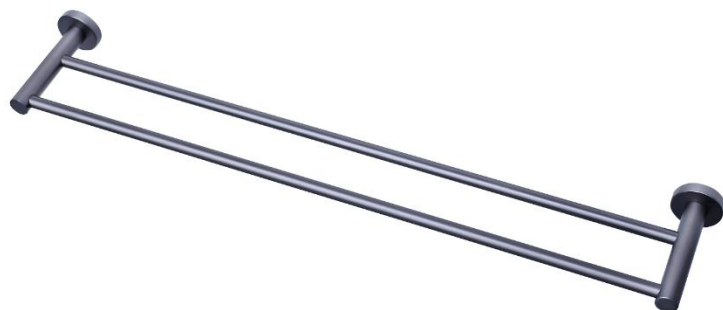

Star

Gun Metal Grey

Double Towel Rail 600mm

www.harperbathroom.com.au

Harper's Bathroom

Star Gun Metal Grey Double 600mm Towel Rail

The design of the Star range can effortlessly blend with the most modern or the most simplistic of bathrooms with many colours to choose from.

- Gun Metal Grey
- Easy installation
- 7 Colours to choose from

Product Code: 3211101202179

Warranty

7 Year Warranty

See Full Warranty Terms & Conditions

Size and description are correct to the best of our ability, however, variations can occur and changes may be made without notice.

In some cases, slight variations of colour and/or size may be inherent in the material used or manufacturing process. Harper's Bathroom always recommends that the actual product be on site prior to start of job, so as to best gauge fit for installation and purpose. E&OE.