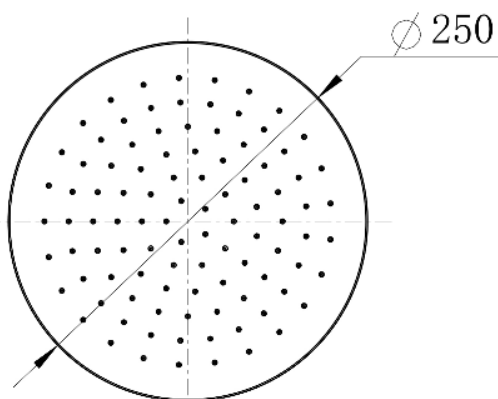

Size and description are correct to the best of our ability, however, variations can occur and changes may be made without notice.

In some cases, slight variations of colour and/or size may be inherent in the material used or manufacturing process. Harper's Bathroom always recommends that the actual product be on site prior to start of job, so as to best gauge fit for installation and purpose. E&OE.