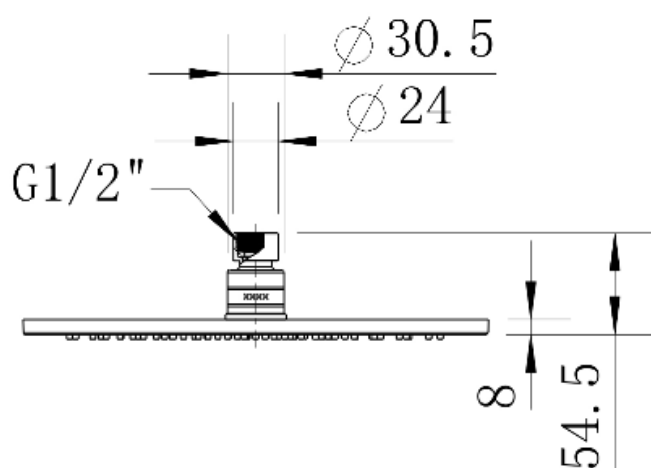

Star Gun Metal Shower Head

www.harperbathroom.com.au

Gun Metal Grey Shower Head

The Star Range will bring style to any bathroom with three colours to choose from.

- WELS 2 Stars 9.5 Liters Per Min
- Gun Metal Grey

Warranty

7 Year Warranty

For Full Terms & Conditions see
Warranty Information Form

Product Code: 3211101202126

Size and description are correct to the best of our ability, however, variations can occur and changes may be made without notice.