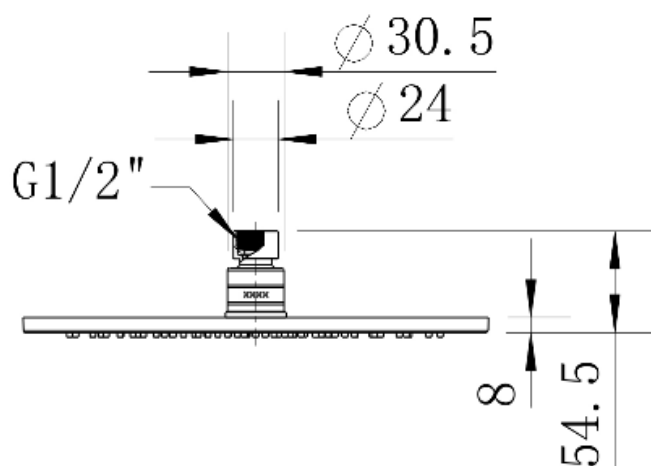

Star

Brushed Bronze Shower Head

www.harperbathroom.com.au

Brushed Bronze Shower Head

The Star Range will bring style to any bathroom with three colours to choose from.

- WELS 2 Stars 9.5 Liters Per Min
- PVD Brushed Bronze

Warranty

7 Year Warranty

For Full Terms & Conditions see
Warranty Information Form

Product Code: 3211101202123

Size and description are correct to the best of our ability, however, variations can occur and changes may be made without notice.