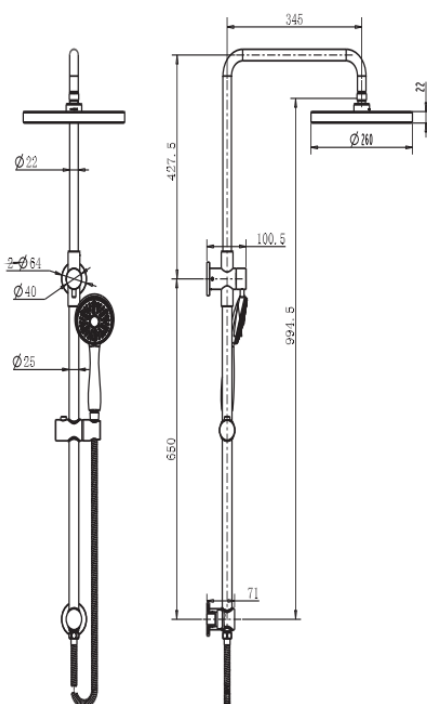

Star

PVD Champagne Combination Rail

Harper's Bathroom

every bathroom, every budget

www.harperbathroom.com.au

Star Shower Rail Round

The Star Shower Rail Range will bring style to any bathroom with Five colours to choose from.

- WELS 3 Stars 6 Liters Per Min
- PVD Champagne Brass
- Top inlet

Warranty

7 Year Warranty

*For Full Terms & Conditions see
Warranty Information Form*

Product Code: 3211101202107

Size and description are correct to the best of our ability, however, variations can occur and changes may be made without notice.