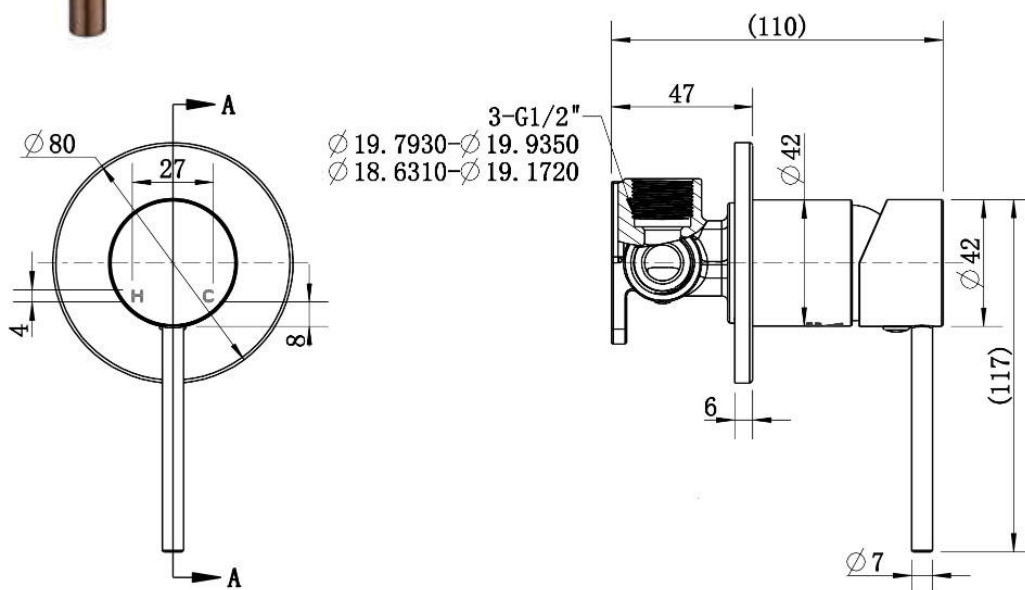

Star Mini Champagne Shower Mixer

www.harpersbathroom.com.au

Star Mini Shower Mixer

The stunning Star Mini Range will impress with 6 different colours to choose from and matching accessories. The options are endless.

- Solid Brass with Champagne finish
- 35mm

Product Code: 3211101202081

Warranty

15 Year Warranty

See Full Warranty Terms & Conditions

Size and description are correct to the best of our ability, however, variations can occur and changes may be made without notice.