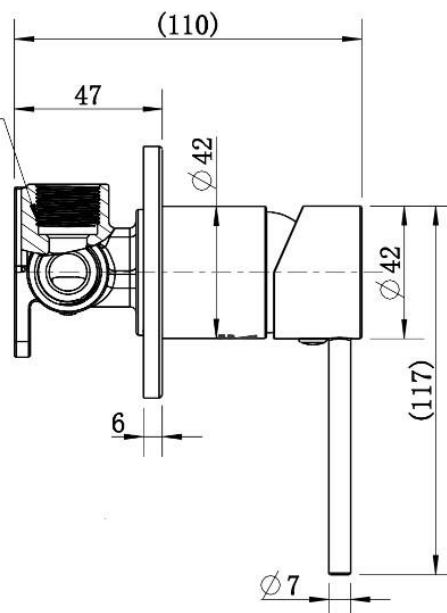

- Chrome Plated Brass

Product Code: 3211101202072

Warranty

15 Year Warranty

See *Full Warranty Terms & Conditions*

3-G1/2"
Ø 19.7930-Ø 19.9350
Ø 18.6310-Ø 19.1720

Size and description are correct to the best of our ability, however, variations can occur and changes may be made without notice.