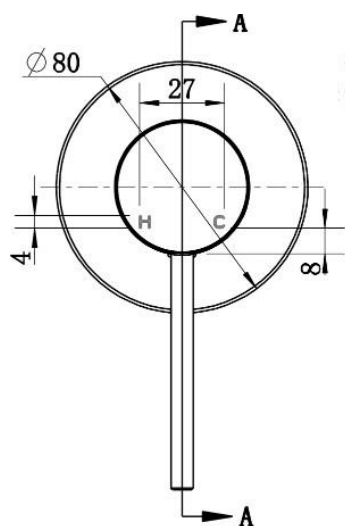

Star Mini Shower Mixer

www.harpersbathroom.com.au

Star Mini Shower Mixer

The stunning Star Mini Range will impress with 6 different colours to choose from and matching accessories. The options are endless.

- Chrome Plated Brass

Product Code: 3211101202072

Warranty

15 Year Warranty

See *Full Warranty Terms & Conditions*

3-G1/2"
Ø 19.7930-Ø 19.9350
Ø 18.6310-Ø 19.1720

Size and description are correct to the best of our ability, however, variations can occur and changes may be made without notice.