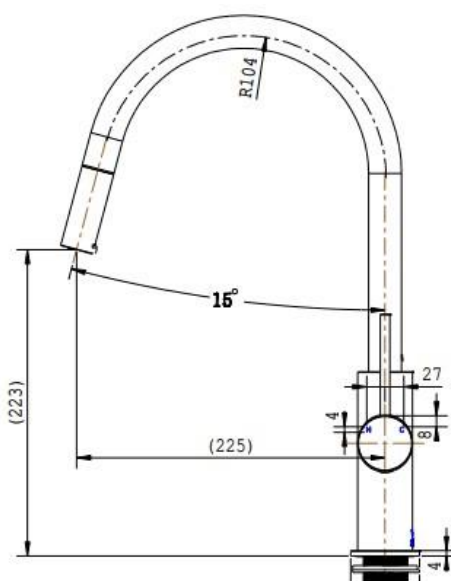

- WELS – 4 STARS (7 Litres Per Minute)
- Solid Brass with gun metal finish
- Flexible tails included

Product Code: 3211101202058

Warranty

15 Year Warranty

See *Full Warranty Terms & Conditions*

Size and description are correct to the best of our ability, however, variations can occur and changes may be made without notice.