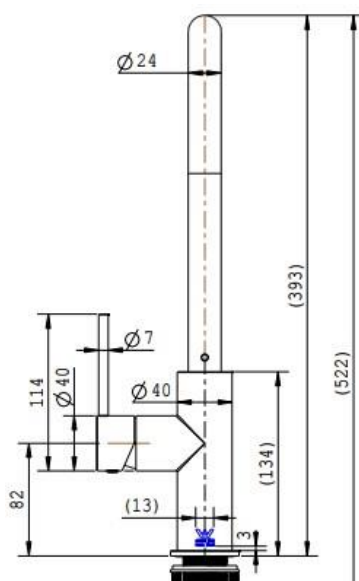

- WELS – 4 STARS (7 Litres Per Minute)
- Solid Brass with gun metal finish
- Flexible tails included

Product Code: 3211101202058

Warranty

15 Year Warranty

See *Full Warranty Terms & Conditions*

Size and description are correct to the best of our ability, however, variations can occur and changes may be made without notice.